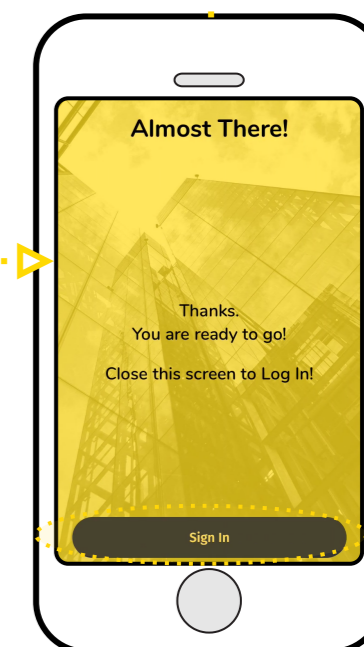

Email customersupport@forsitenz.com

Live chat <https://portal.forsitenz.com>

Find our **HELP/FAQs** in the app