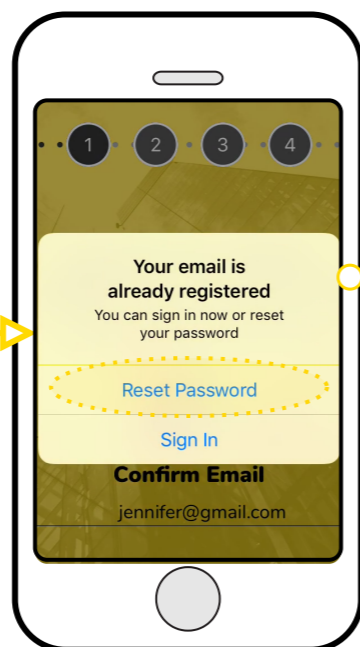

Get started - Register for Forsite

Download Forsite

Allow **all** permissions

In the event of an emergency the Site Admin knows if you are still on site and need to be rescued or not.

Seems like you are already registered. Sign in. Forgot your password? Set up a new password.