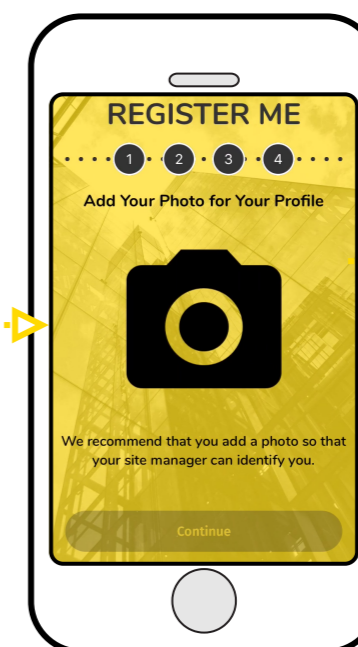

Email customersupport@forsitenz.com

Live chat <https://portal.forsitenz.com>

Find our **HELP/FAQs** in the app