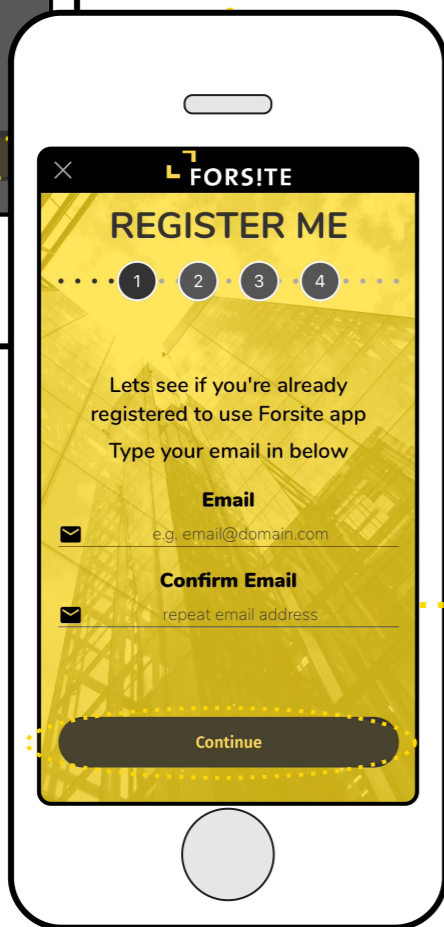

Can't find your company? Select ***Add my company** to complete your registration.