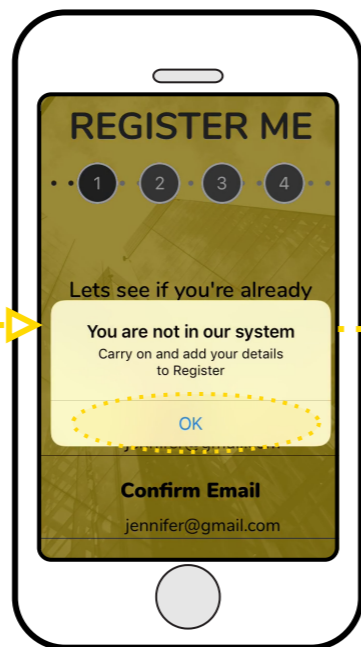

Can't find your company? Select ***Add my company** to complete your registration.