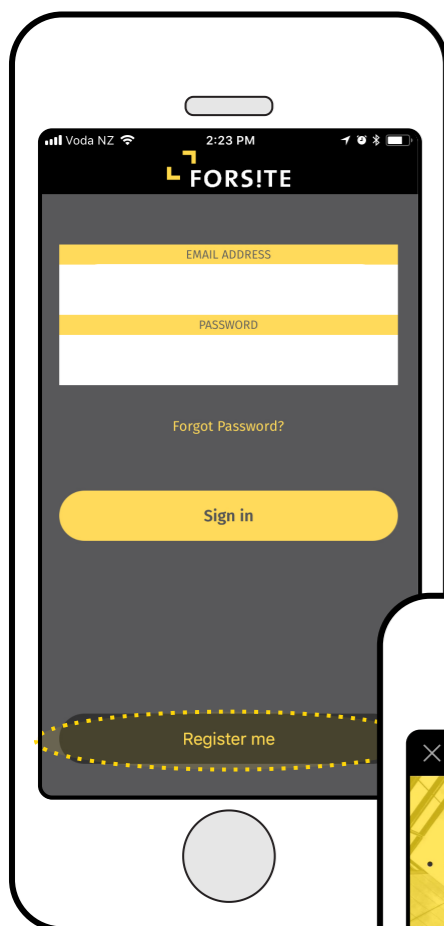

Get started - Register for Forsite

Download Forsite

Allow **all** permissions

In the event of an emergency the Site Admin knows if you are still on site and need to be rescued or not.

Seems like you are already registered. Sign in. Forgot your password? Set up a new password.