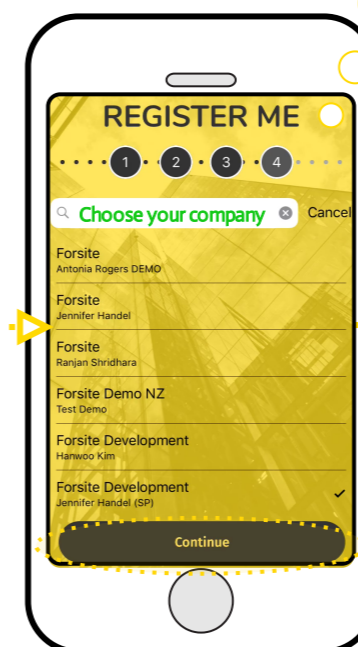

Can't find your company? Select ***Add my company** to complete your registration.