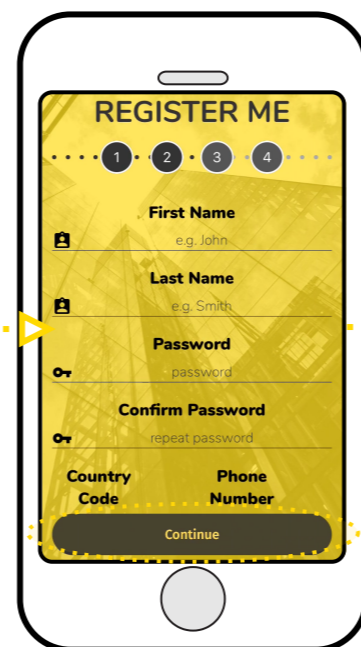

Can't find your company? Select ***Add my company** to complete your registration.