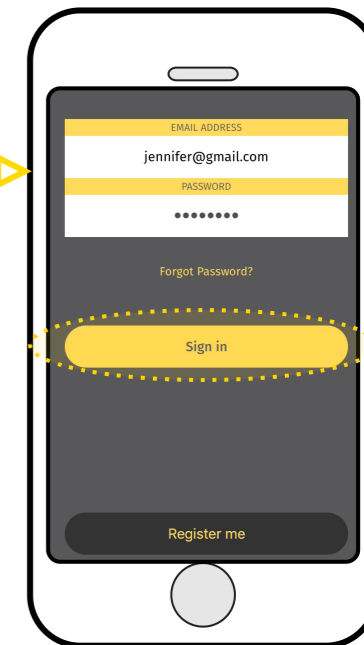

Seems like you are already registered. Sign in. Forgot your password? Set up a new password.

Great!
You're good to go ✓

Short training video